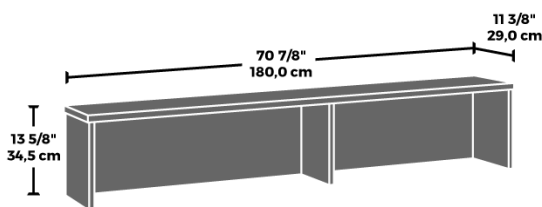

AFFILIATE 1800 LOW RECEPTION HUTCH

PRODUCT SHEET

FURNITURE

Product Code : 5427455

- Clutter free storage
- Melamine top surface is heat, stain and scratch resistant
 - Two open shelf cubbies
- Attaches to Affiliate items 5427422 and 5427427 as separate pieces or used in an L-Shape formation
 - Hudson Elm Effect Finish
- *Any hutches being attached to desking will leave desktop marks or adhesive tape residue to original product if you are looking to reconfigure the products in the future. Please contact us for more information on specific products*

N.B: All measurements are approximate